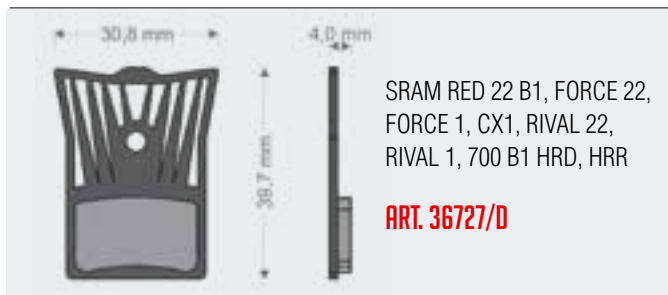

# HIGH PERFORMANCE SEMI METAL ROAD

**NEW**

€ 21,00

**MADE IN EU**

ULTEGRA BR-RS805,  
RS505, RS-405, RS-305,  
DURA-ACE, BR-R9170,  
METREA BR-U5000

**ART. 36701/R**

AVID DB, AVID ELIXIR,  
SRAM XX, XX WORLD CUP,  
SRAM XO SERIES