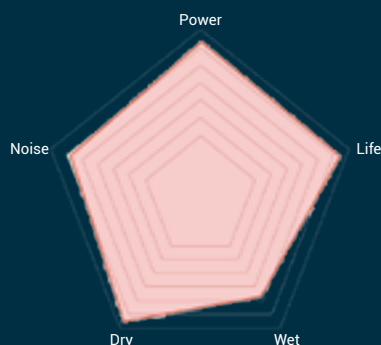

Sintered POWER

La linea "Sintered", è stata sviluppata per durare ed offrire una frenata potente in tutte le discipline. La miscela metallica prodotta per sinterizzazione, resistendo a temperature superiori ai 700°C garantisce una performance costante in tutto il range di lavoro. Necessita di un buon rodaggio e warm-up, prima di raggiungere il massimo dell'efficienza. Non particolarmente indicata per le condizioni di bagnato.

Specifiche per:
EBike / Enduro / Downhill / Xcm / Xco

€ 18,90

DB+
BRAKE PADS